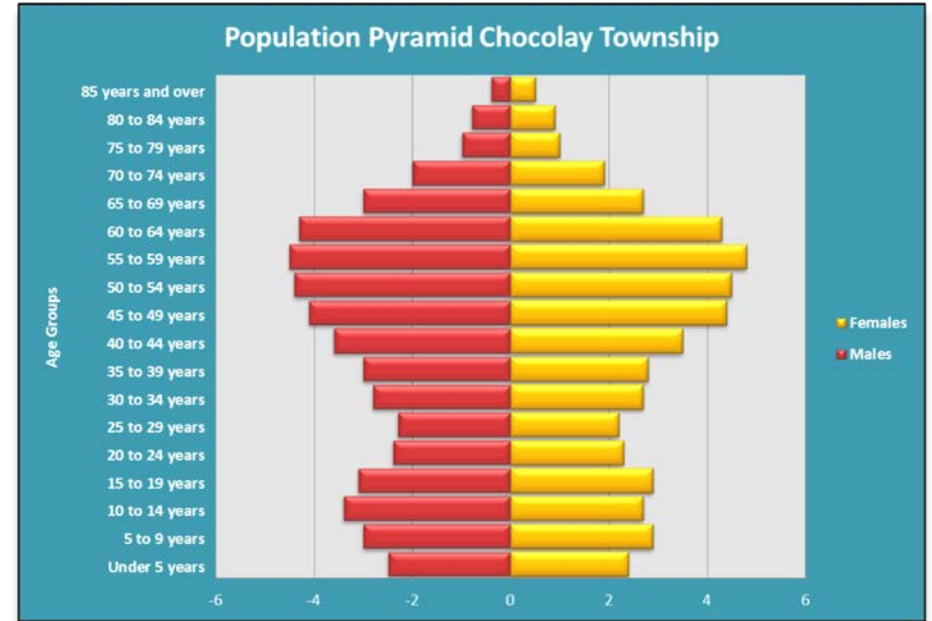

Appendix P: Population Pyramids (2010 Census Data)

CHOCOLAY TOWNSHIP

STATE OF MICHIGAN

*Note - Numbers on bottom of chart are related to percentages of population in that particular age cohort and sex. Negative numbers are for chart formatting purposes only, and should be interpreted as positive.

Chocolay Township has a higher percentage of both males and females in the 45 and older age cohorts in comparison to the State of Michigan. Alternately, Chocolay Township has a lower percentage of both males and females under the age of 30.