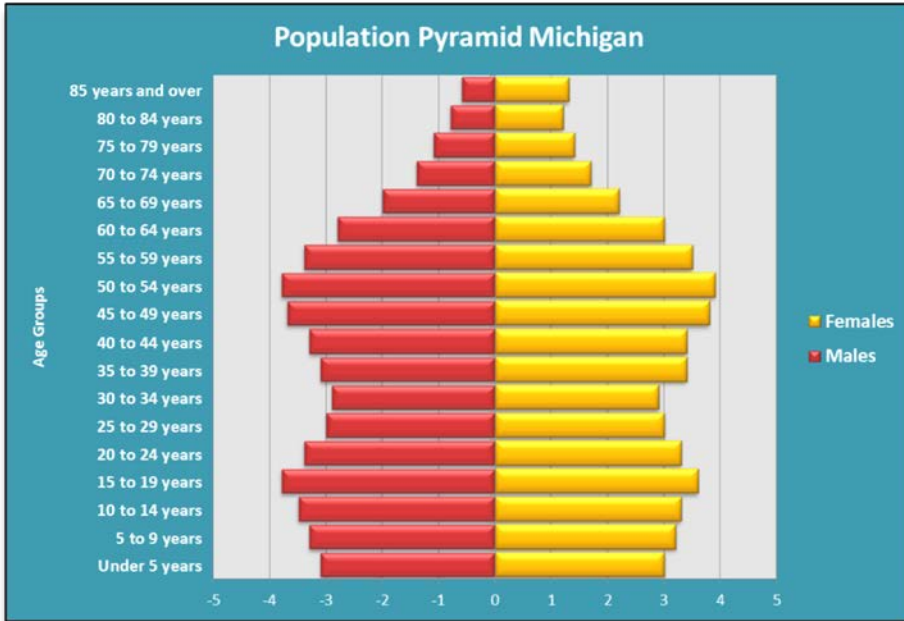

Appendix P: Population Pyramids (2010 Census Data)

CHOCOLAY TOWNSHIP

STATE OF MICHIGAN

*Note - Numbers on bottom of chart are related to percentages of population in that particular age cohort and sex. Negative numbers are for chart formatting purposes only, and should be interpreted as positive.

Chocolay Township has a higher percentage of both males and females in the 45 and older age cohorts in comparison to the State of Michigan. Alternately, Chocolay Township has a lower percentage of both males and females under the age of 30.